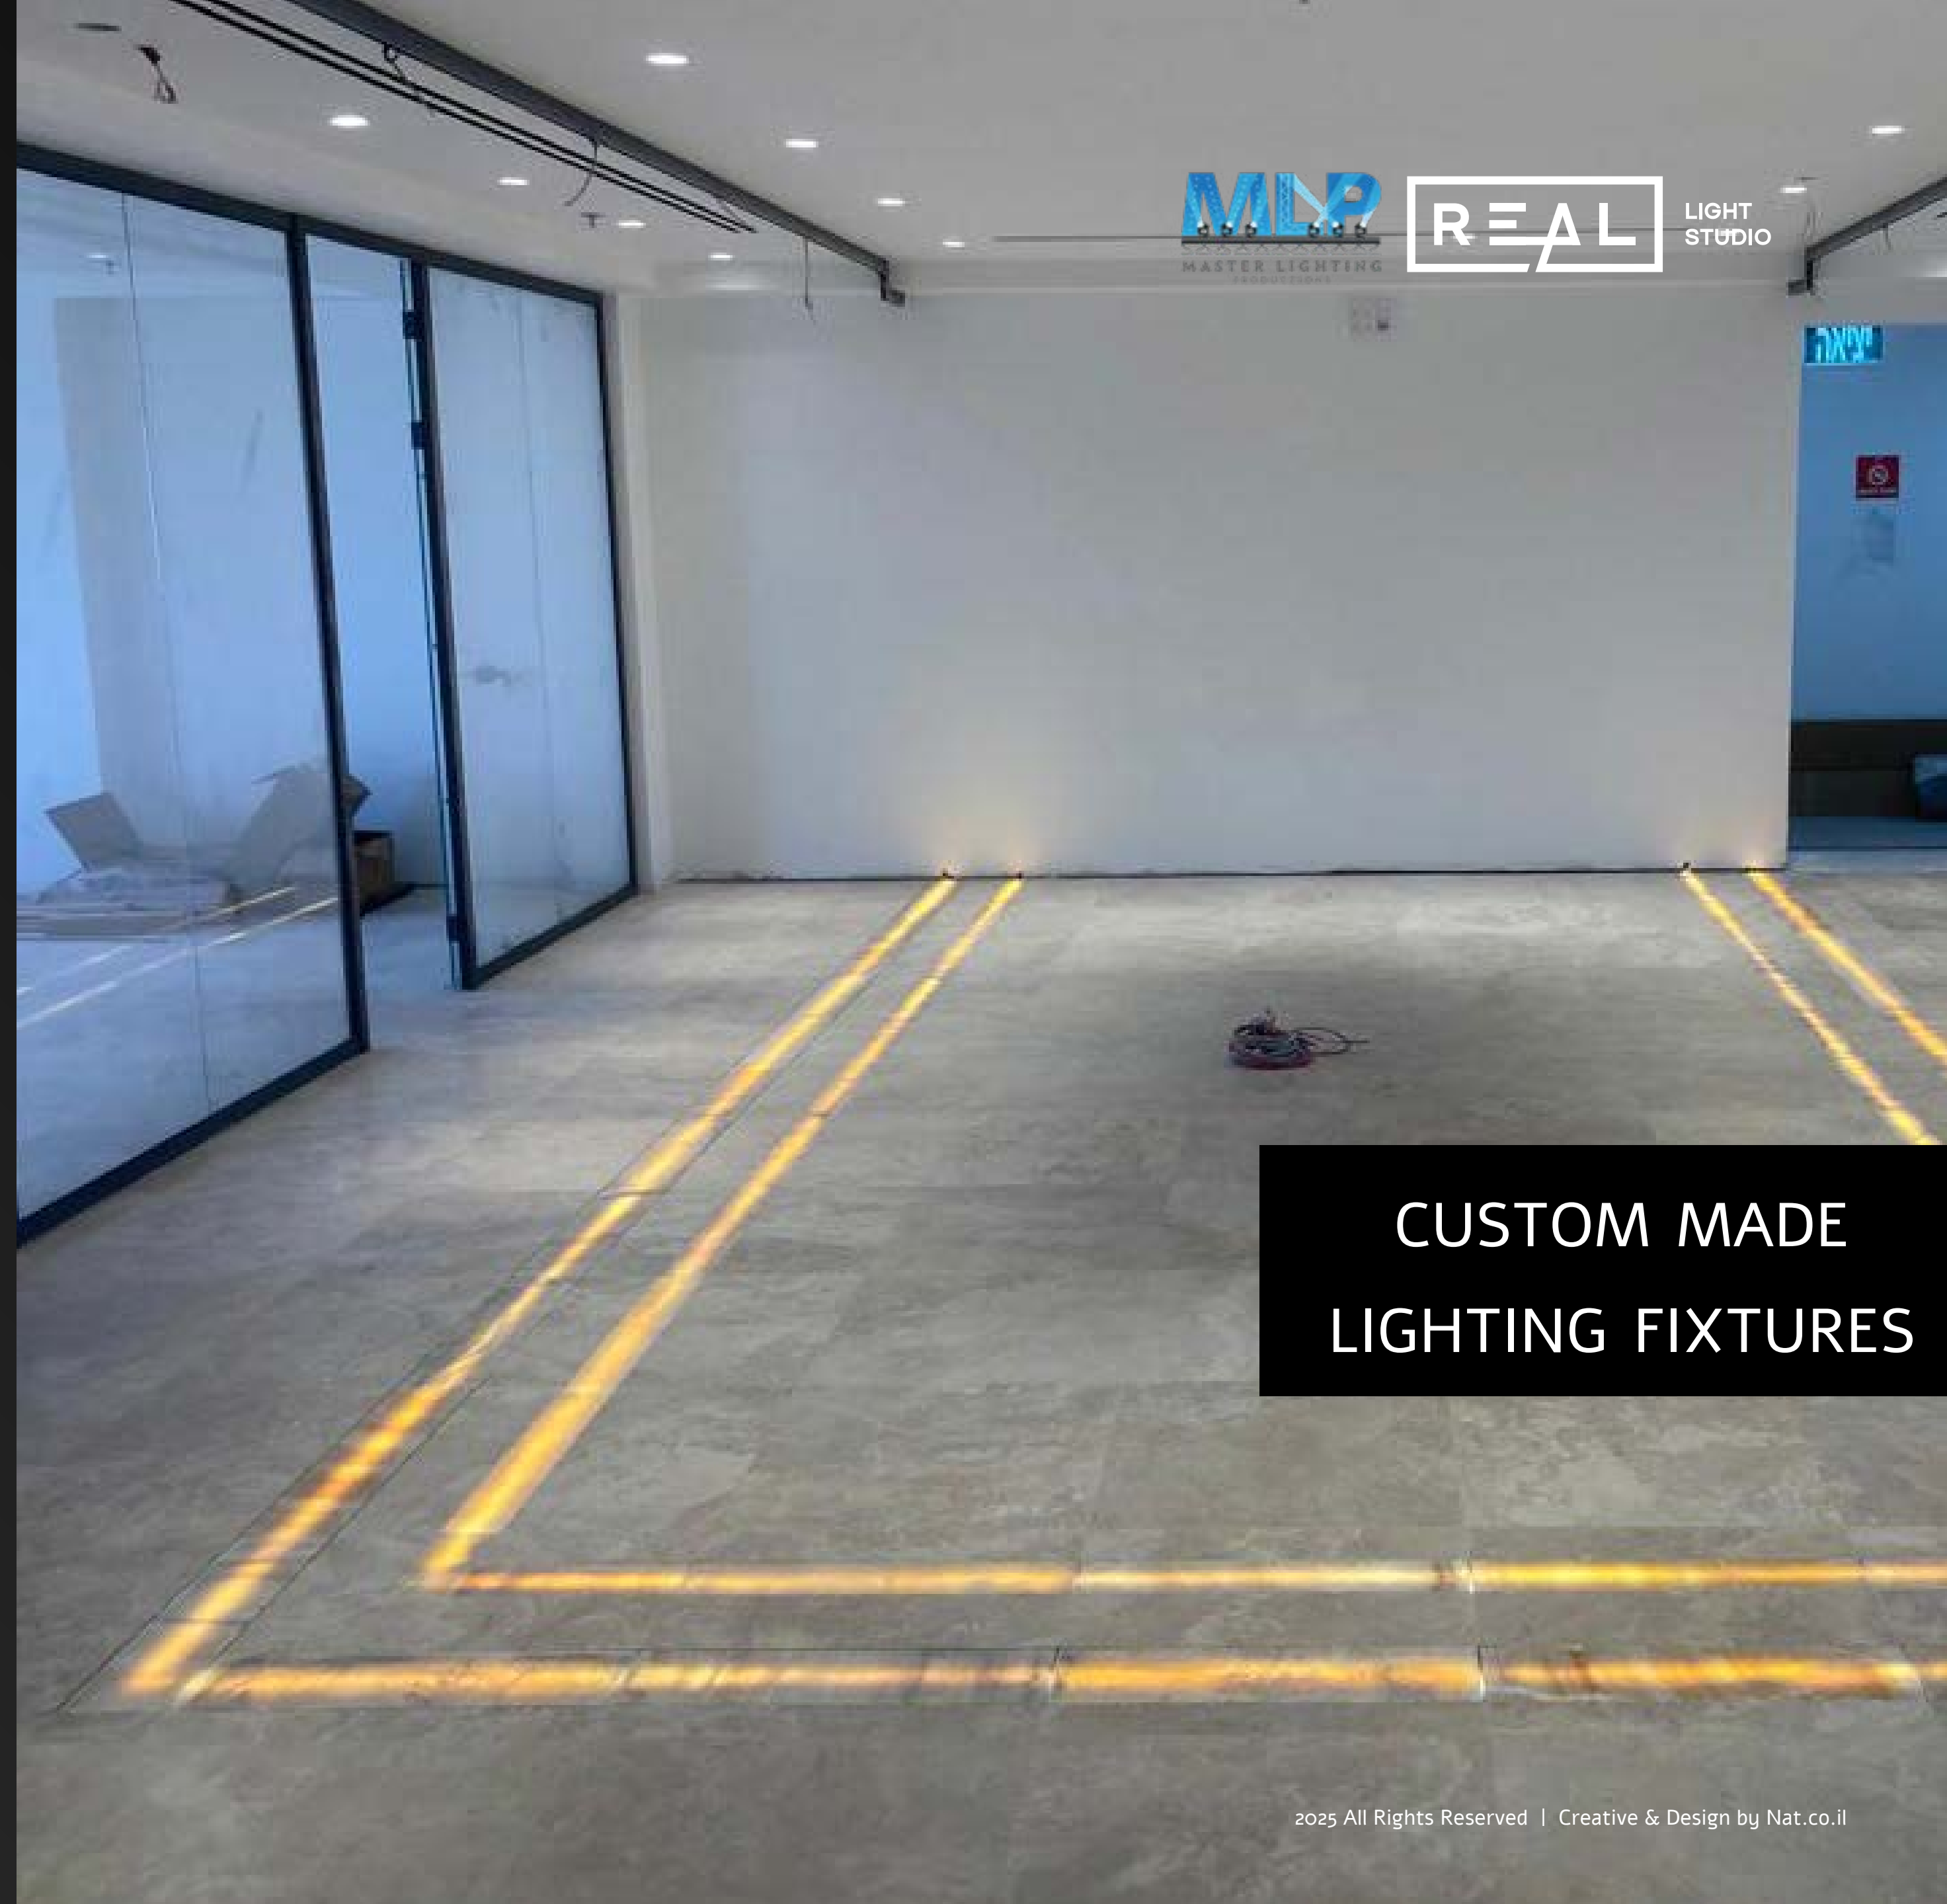

CUSTOM MADE
LIGHTING FIXTURES